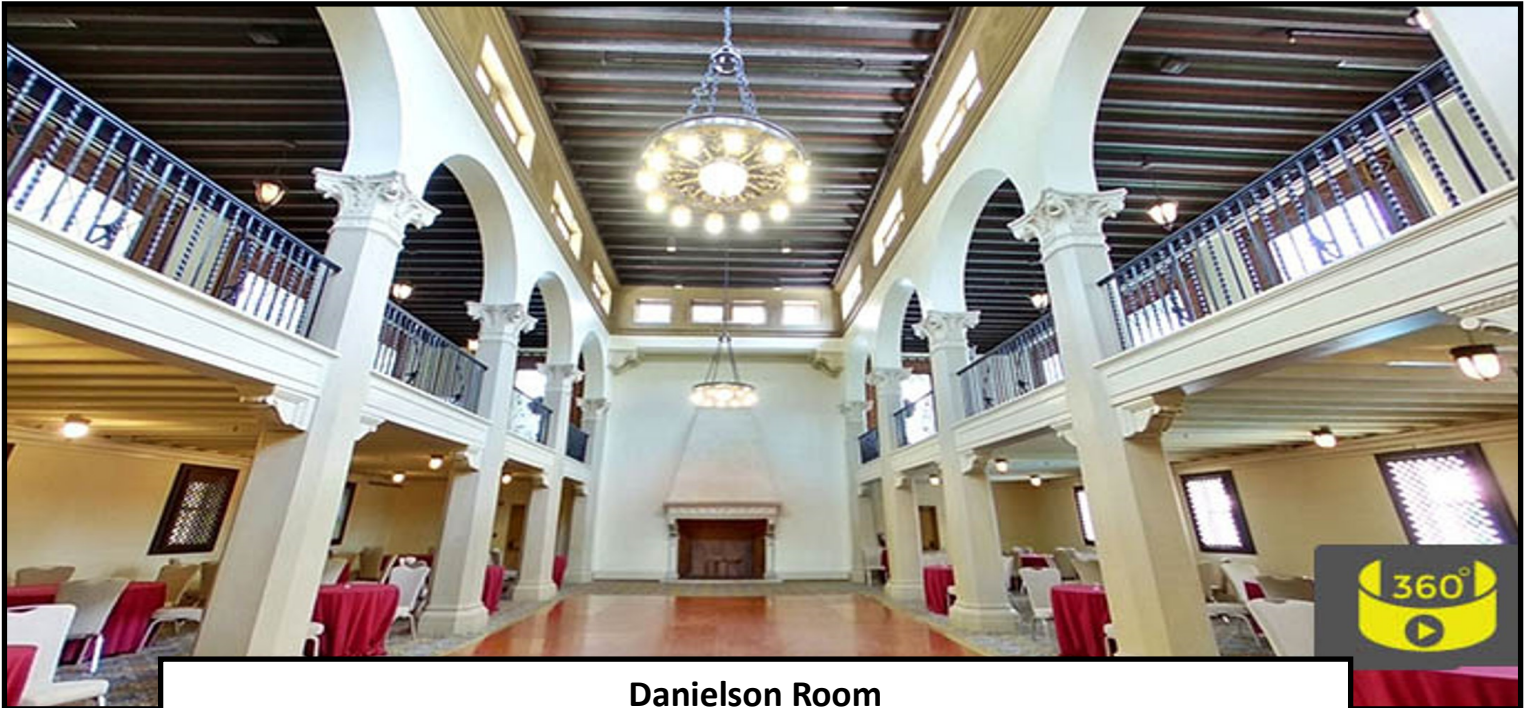

Biltmore Hotel and Tennis Courts

1200 Anastasia Ave, Coral Gables, 33134

★ Danielson Room - Player Check In
Follow RED ARROWS to enter from parking lot
Qualifying Players Saturday, Dec 10 and Main Draw Players Monday, Dec 12

Danielson Room
Player Check in will be upstairs and the Sponsor will be downstairs