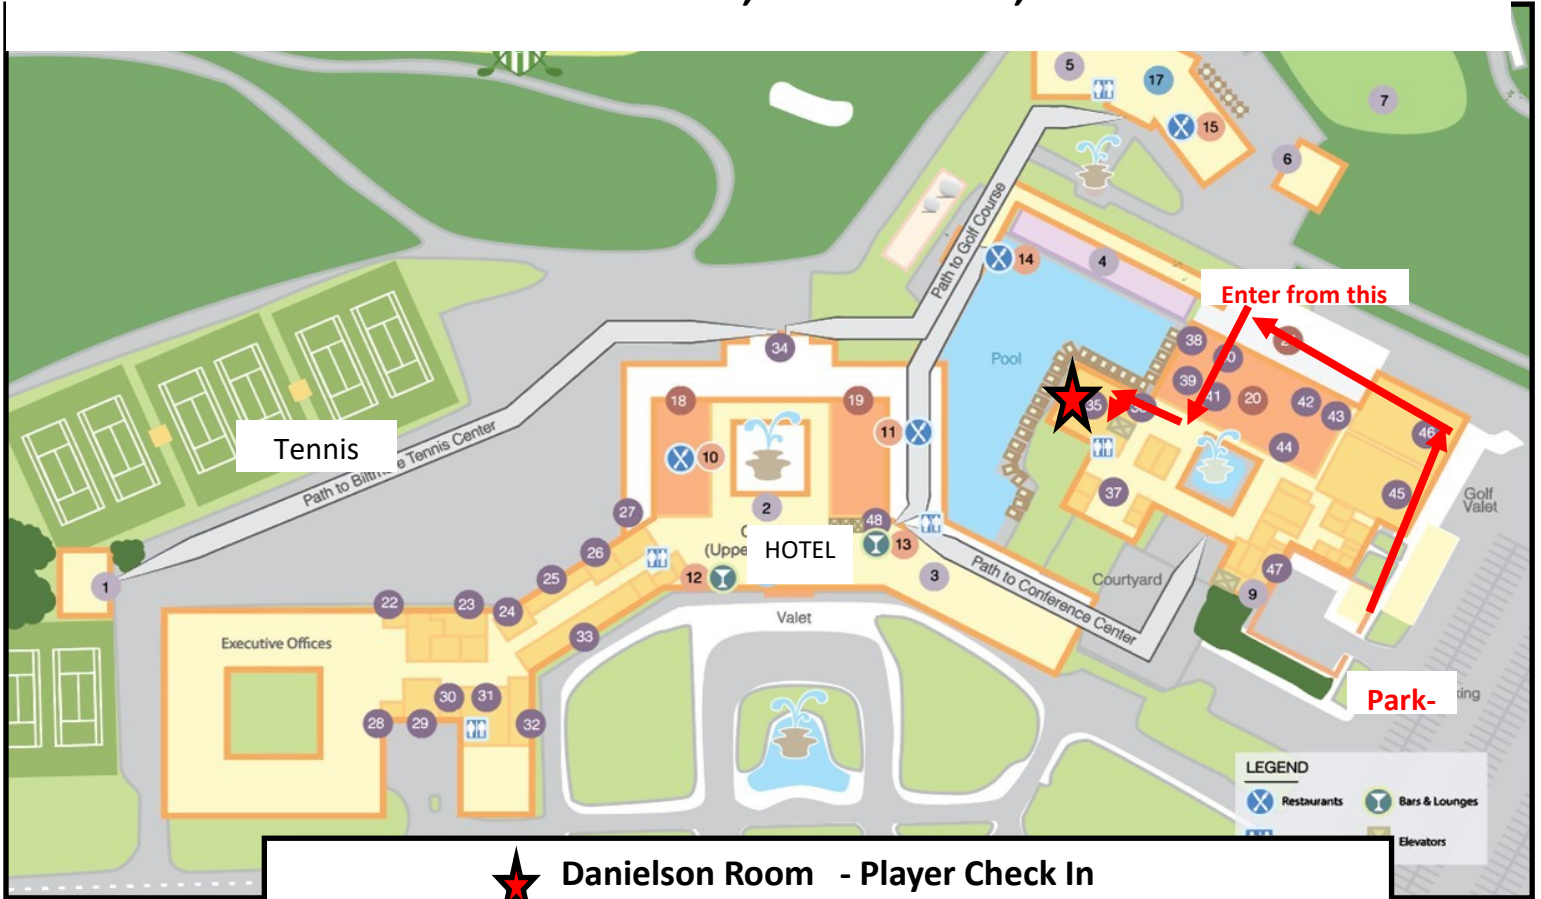

Biltmore Hotel and Tennis Courts

1200 Anastasia Ave, Coral Gables, 33134

★ Danielson Room - Player Check In
Follow RED ARROWS to enter from parking lot
Qualifying Players Saturday, Dec 10 and Main Draw Players Monday, Dec 12

Danielson Room
Player Check in will be upstairs and the Sponsor will be downstairs