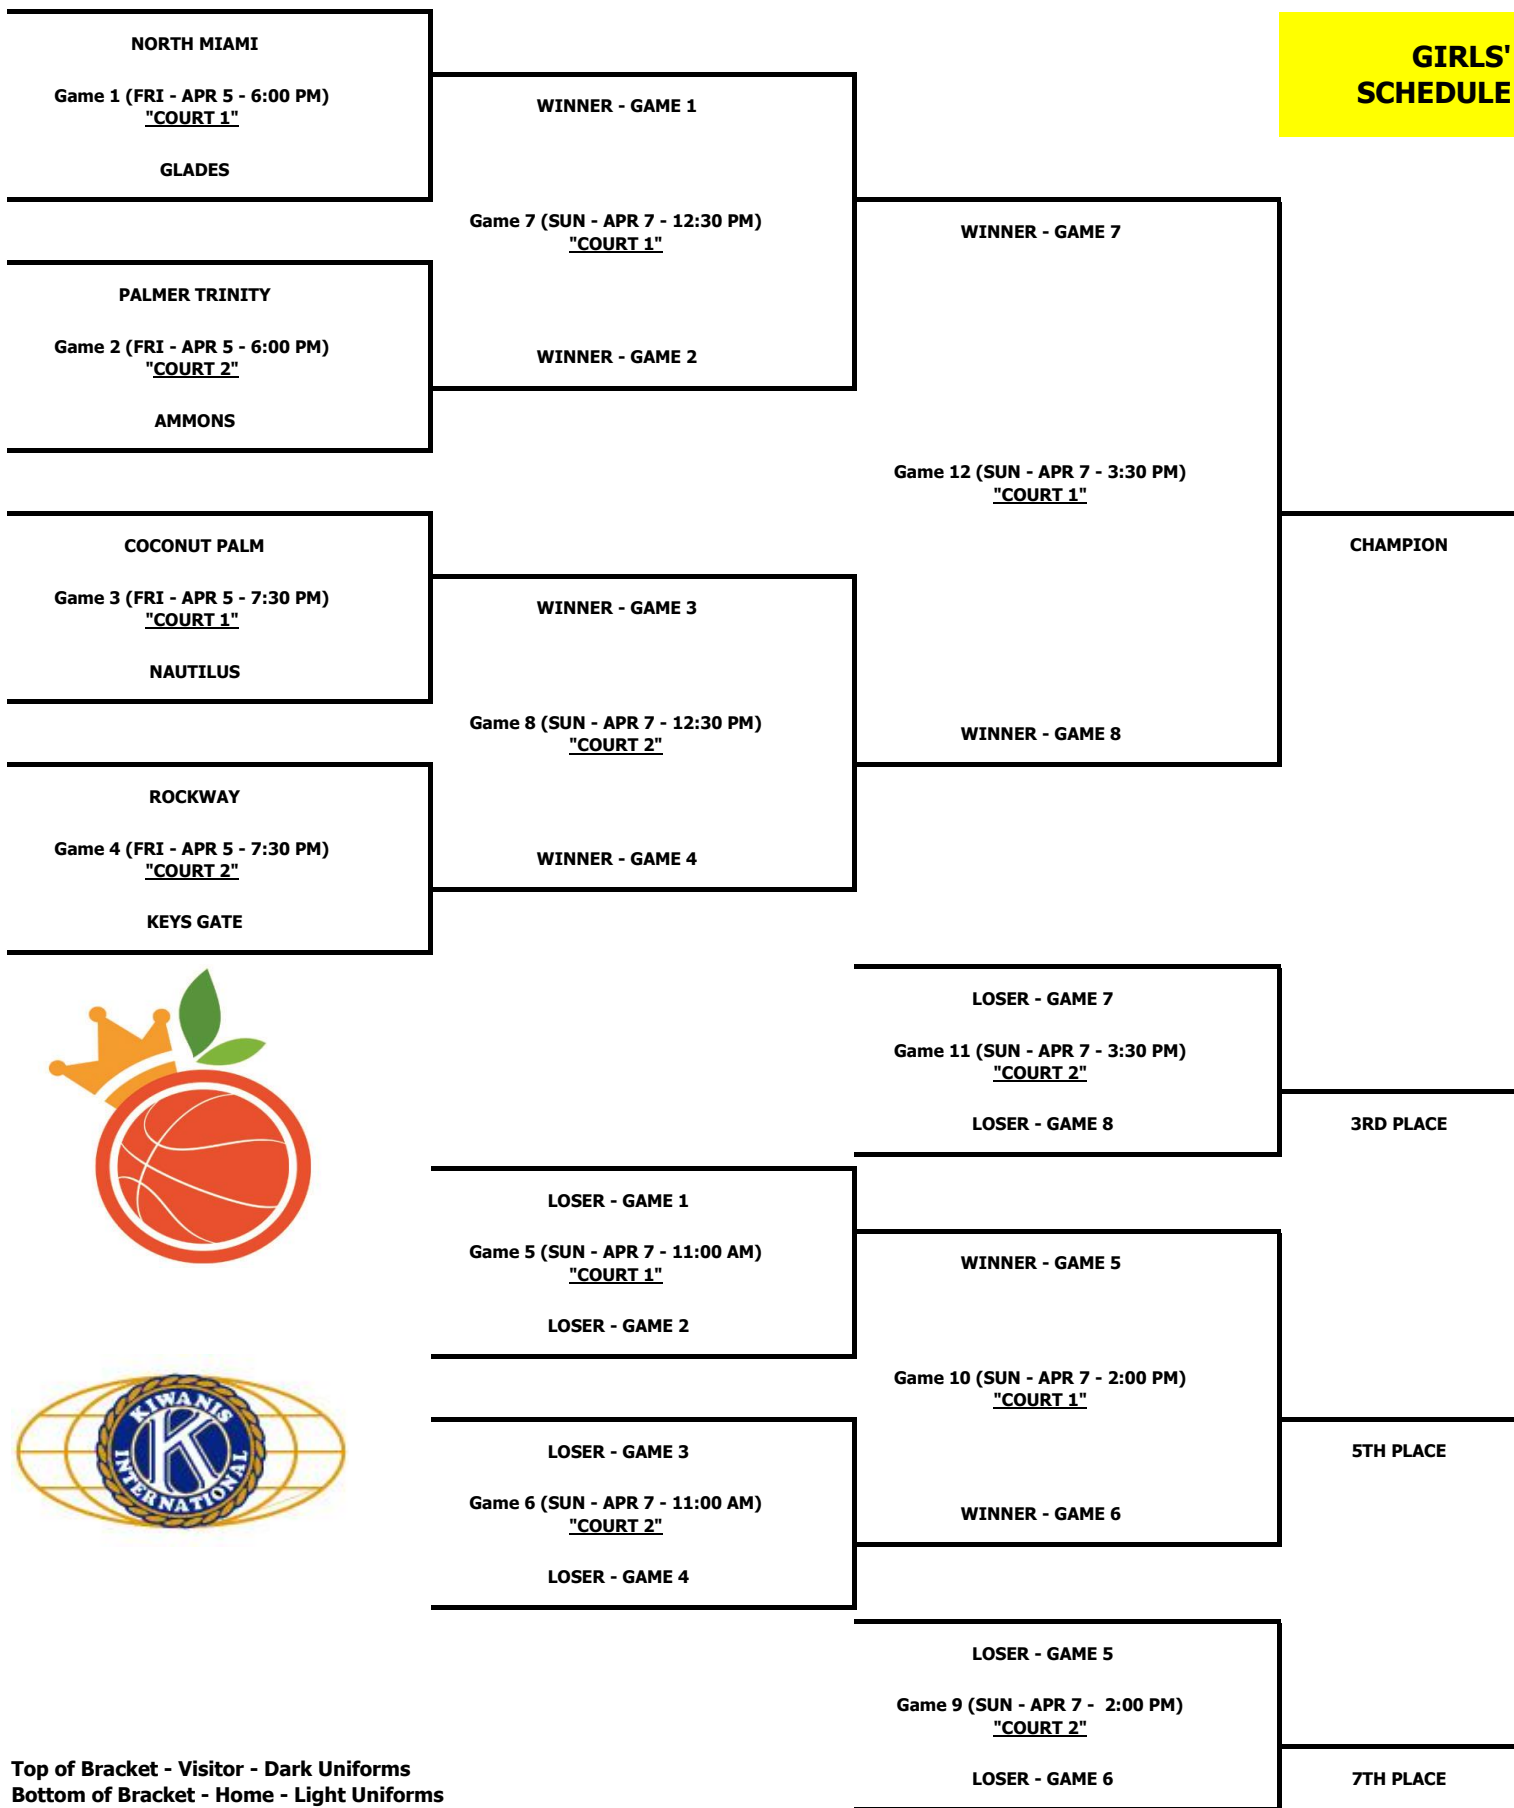

**GIRLS'
SCHEDULE**

Top of Bracket - Visitor - Dark Uniforms
Bottom of Bracket - Home - Light Uniforms